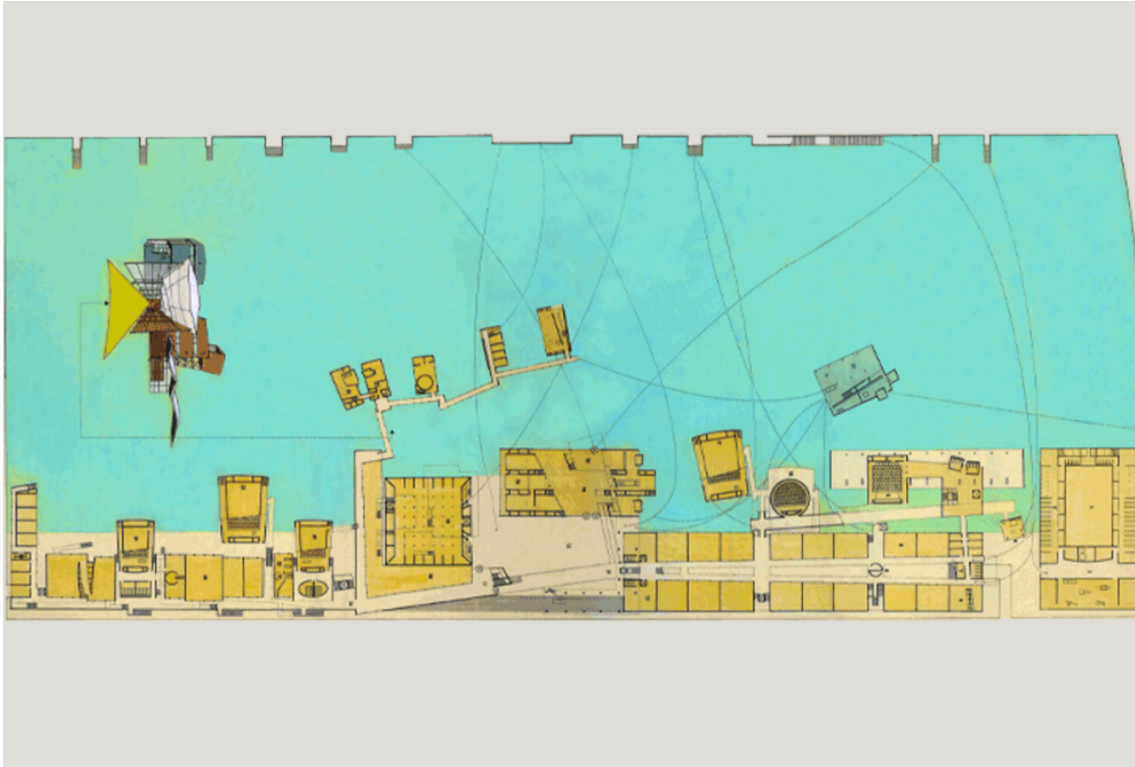

**"between park and cobblestones" pan university**  
environmental design + l'isle-d'abeau 1991

**program**

creation of a university in isle-d'abeau, isère.  
integrated university library and county media library.  
university commons, instruction rooms and halls, research areas,  
restaurants, amphitheatres, sports equipment, park.

**project manager**

florence lipsky and pascal rollet

**total cost**

(estimate) 28 960 000 euros net vat

**surface area**

university library and county media library : 6 000 sqm

university commons : 2 250 sqm