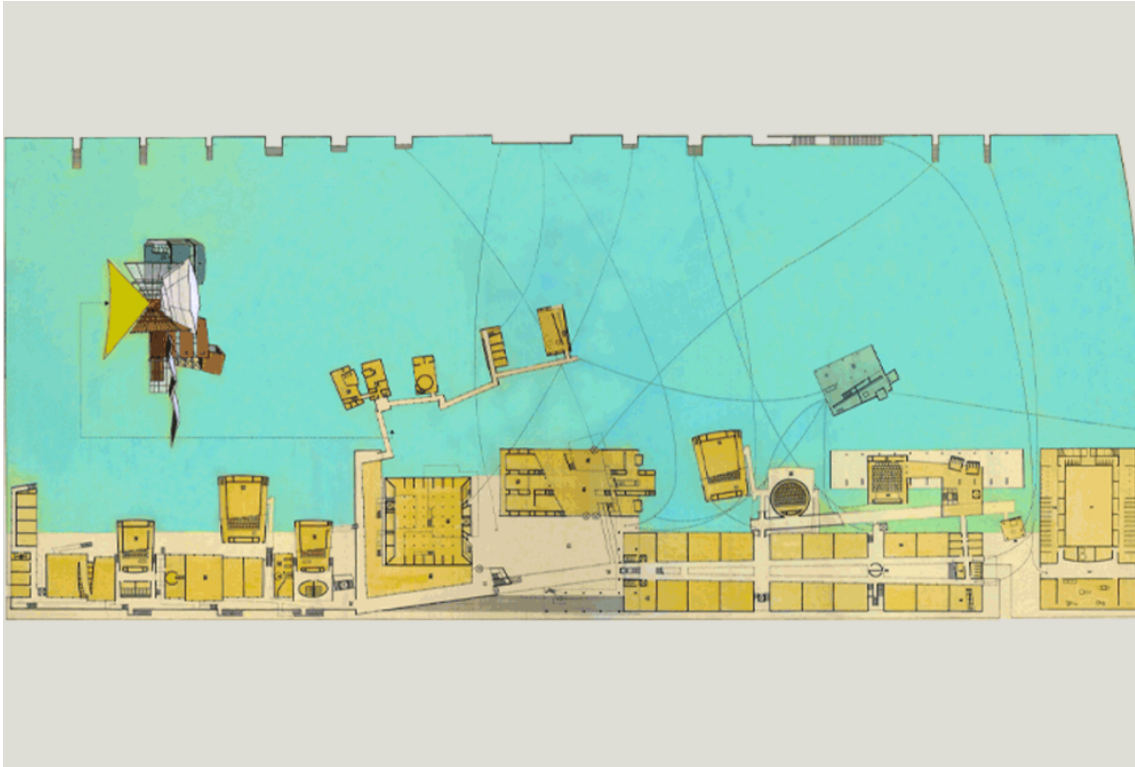

"between park and cobblestones" pan university
environmental design + l'isle-d'abeau 1991

program

creation of a university in isle-d'abeau, isère.
integrated university library and county media library.
university commons, instruction rooms and halls, research areas,
restaurants, amphitheatres, sports equipment, park.

project manager

florence lipsky and pascal rollet

total cost

(estimate) 28 960 000 euros net vat

surface area

university library and county media library : 6 000 sqm

university commons : 2 250 sqm

instruction rooms and halls : 20 000 sqm