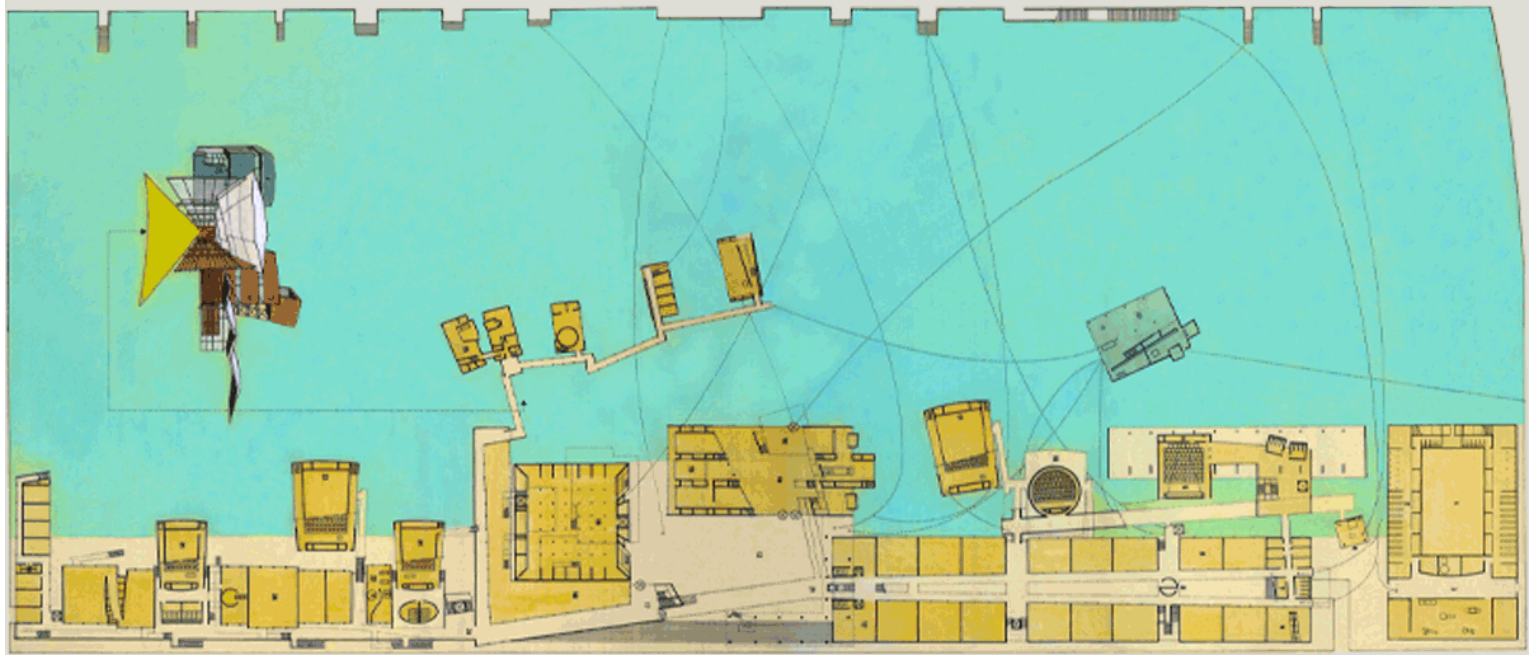

project manager

florence lipsky and pascal rollet

total cost

(estimate) 28 960 000 euros net vat

surface area

university library and county media library : 6 000 sqm

university commons : 2 250 sqm

instruction rooms and halls : 20 000 sqm