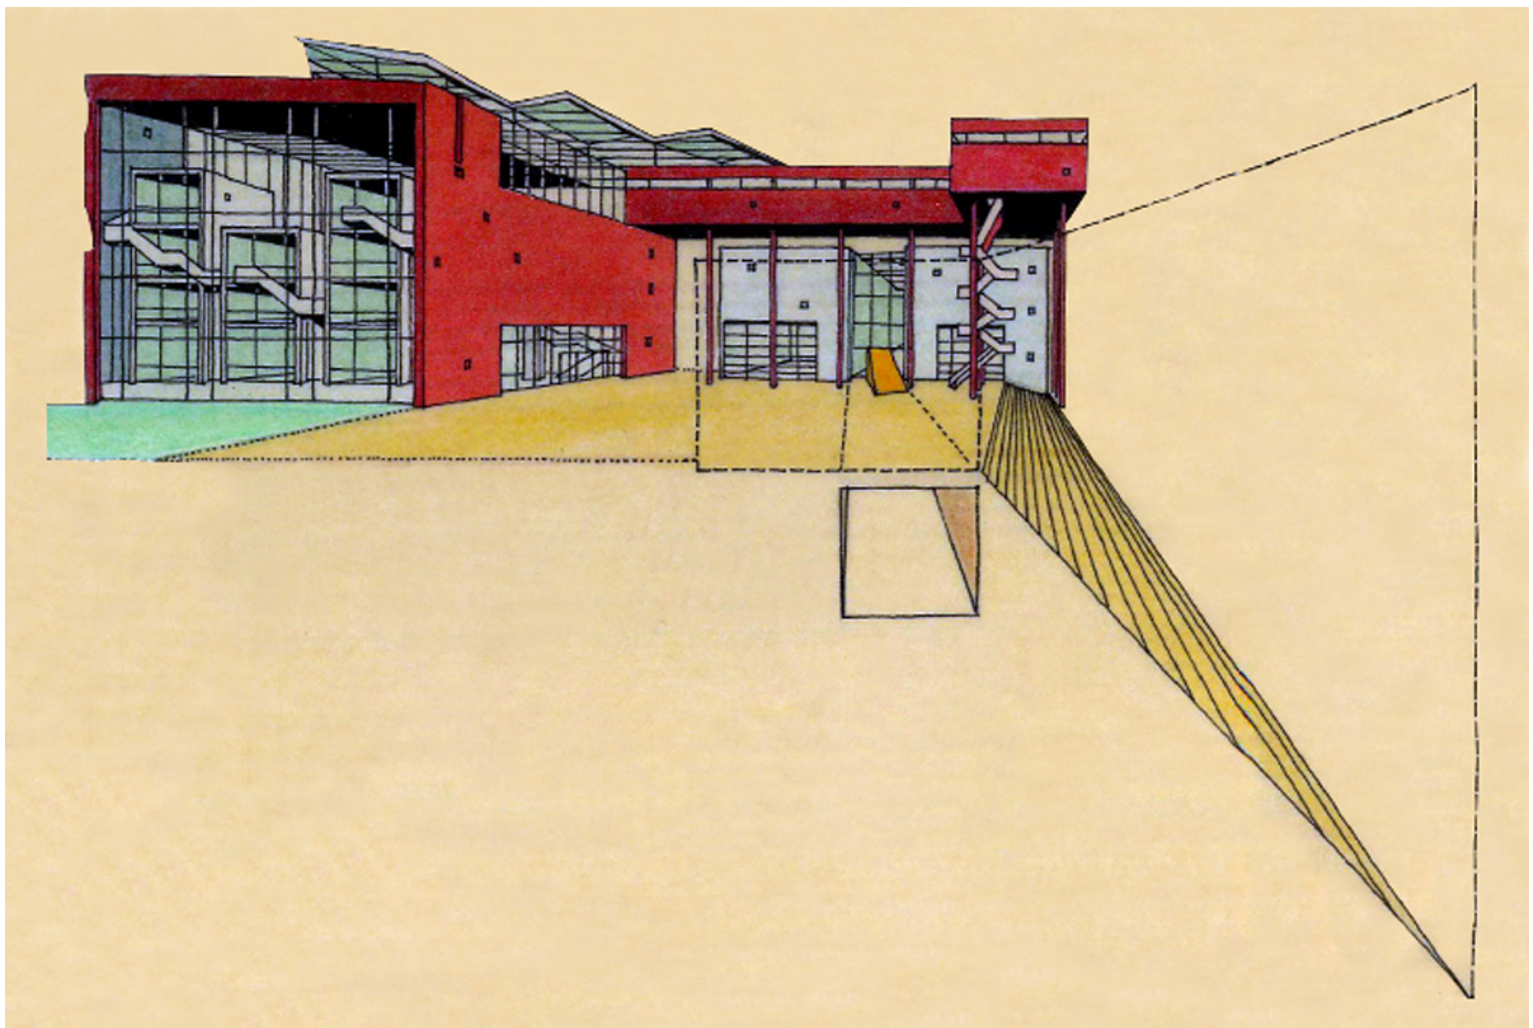

"between park and cobblestones" pan university
environmental design + l'isle-d'abeau 1991

program

creation of a university in isle-d'abeau, isère.
integrated university library and county media library.
university commons, instruction rooms and halls, research areas,
restaurants, amphitheatres, sports equipment, park.

project manager

florence lipsky and pascal rollet

total cost

(estimate) 28 960 000 euros net vat

surface area

university library and county media library : 6 000 sqm

university commons : 2 250 sqm

instruction rooms and halls : 20 000 sqm