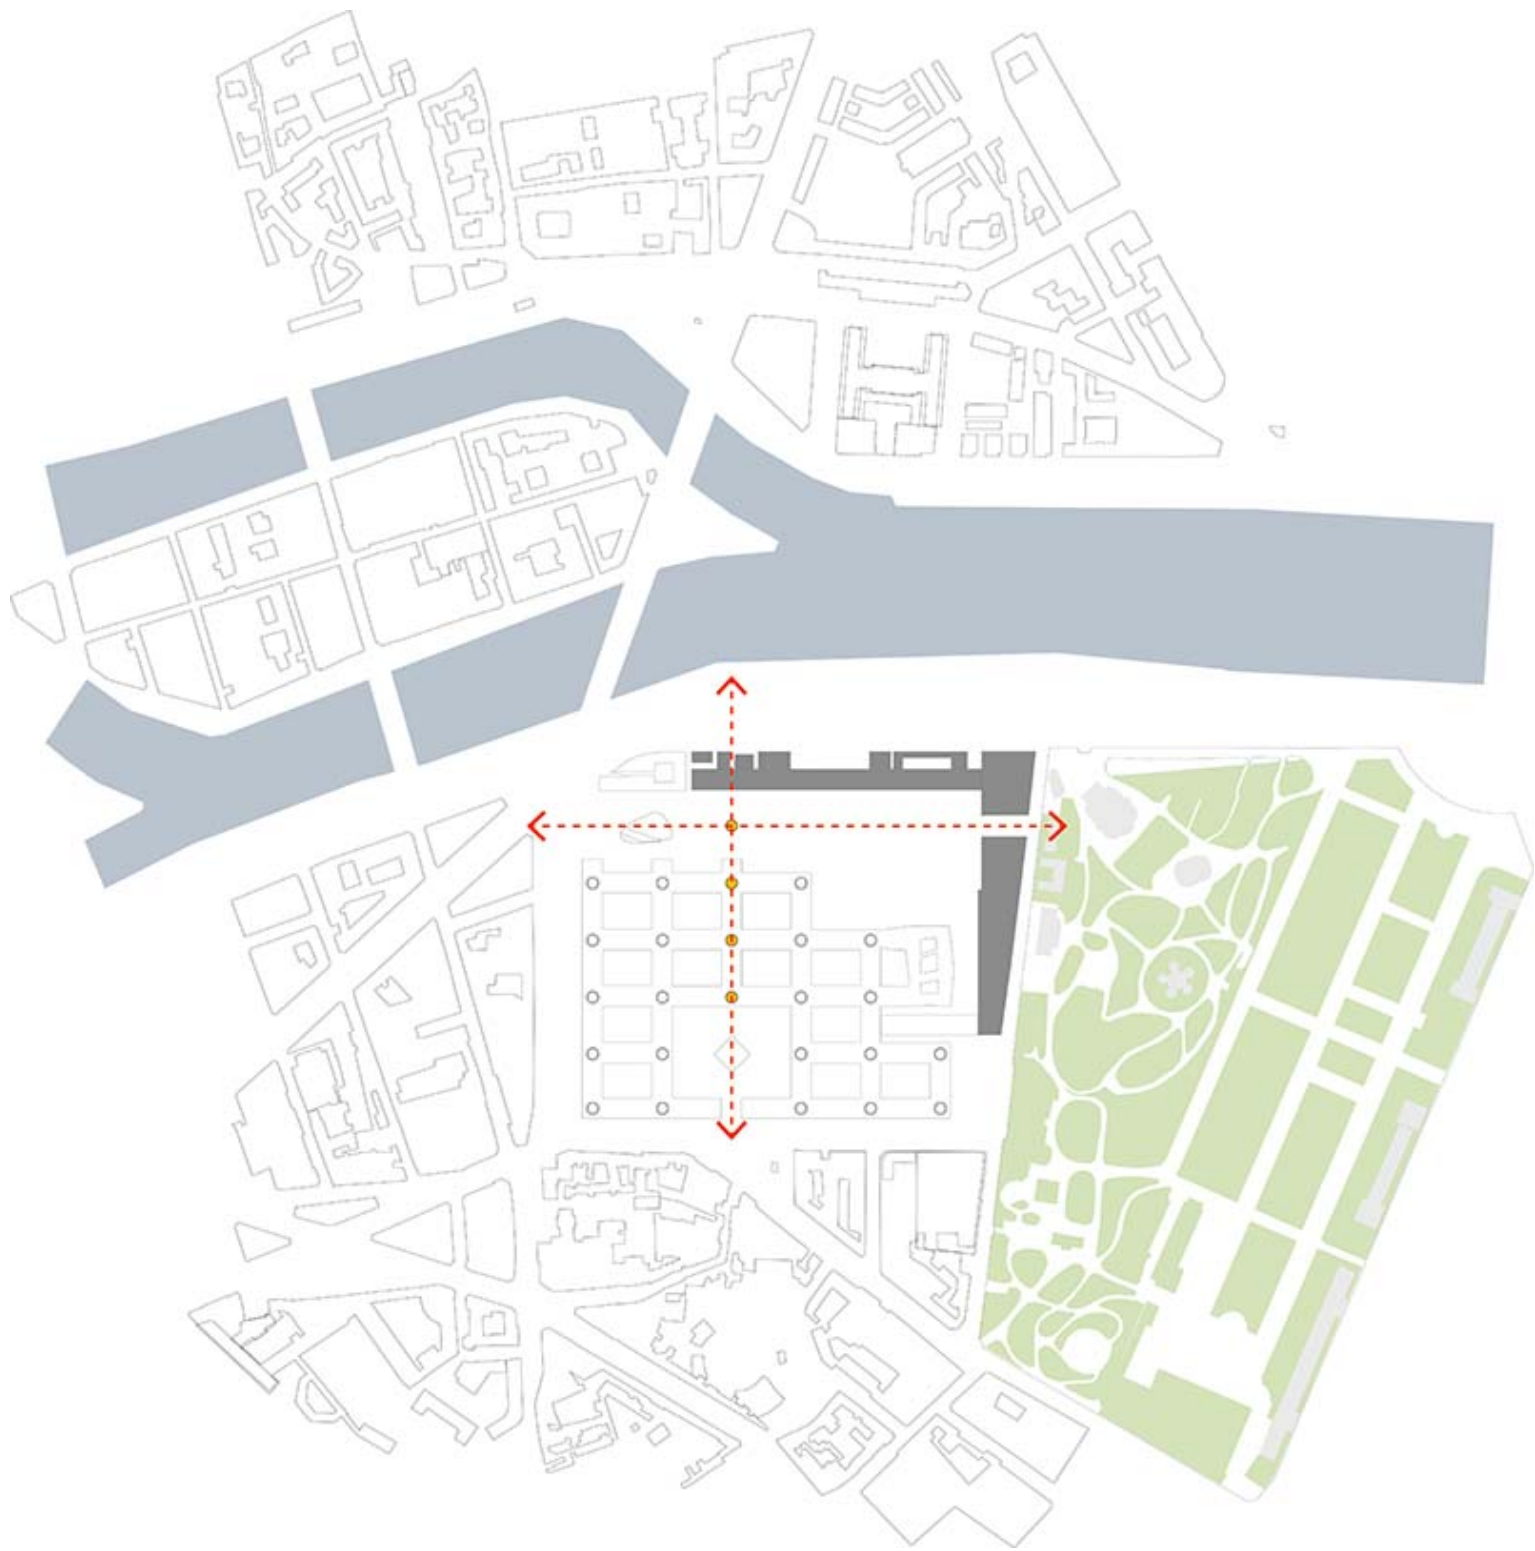

lipsky + rollet
architecture
et **environnement**

paris parc (pluridisciplinary applied research center), campus jussieu (competition)
environmental design + paris 2011

lipsky+rollet
architecture et environnement
21 rue du Tunnel
75019 Paris, France