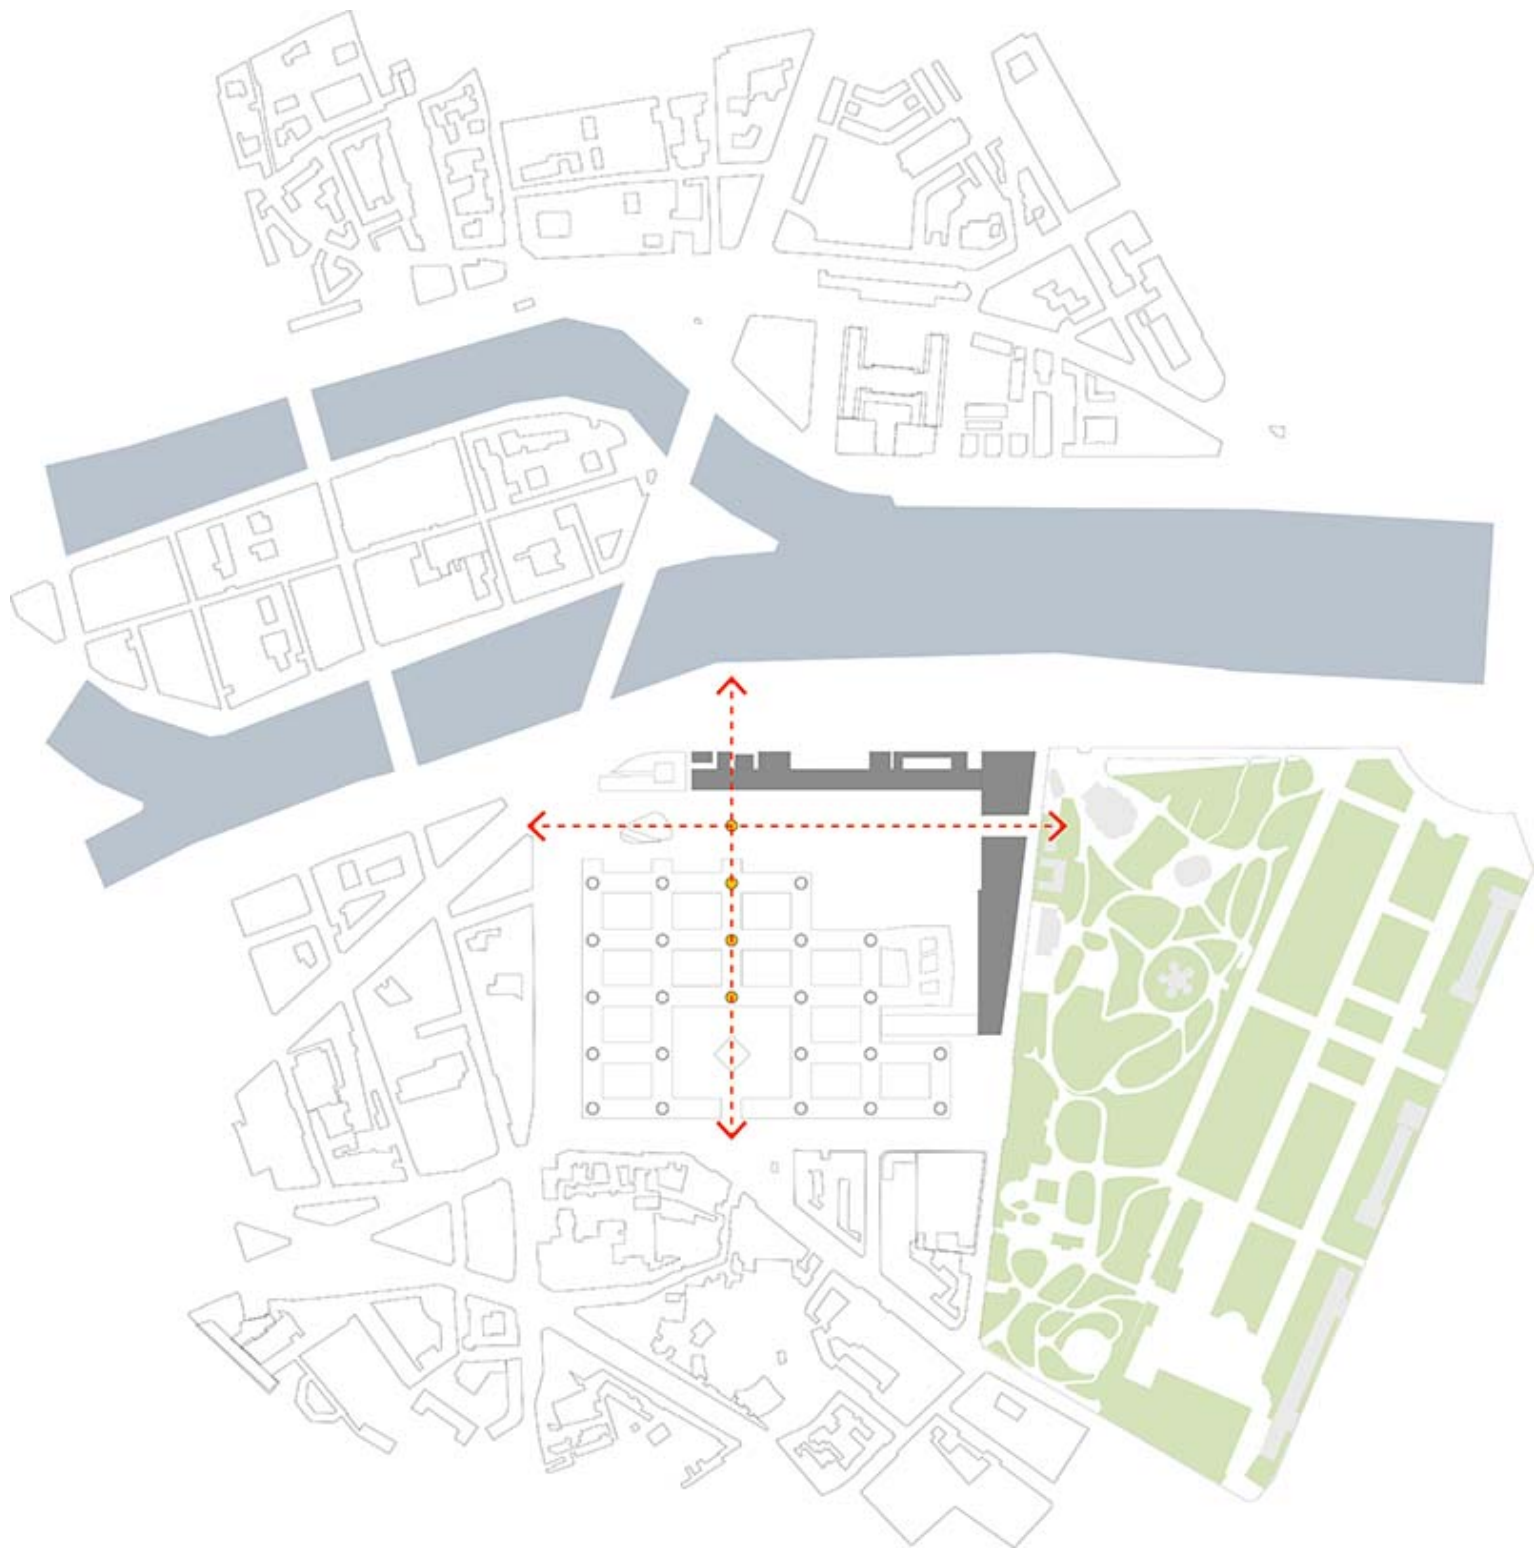

**lipsky + rollet**  
**architecture**  
**et**  
**environnement**

**paris parc (pluridisciplinary applied research center), campus jussieu (competition)**  
environmental design + paris 2011

**lipsky+rollet**  
**architecture et environnement**  
21 rue du Tunnel  
75019 Paris, France